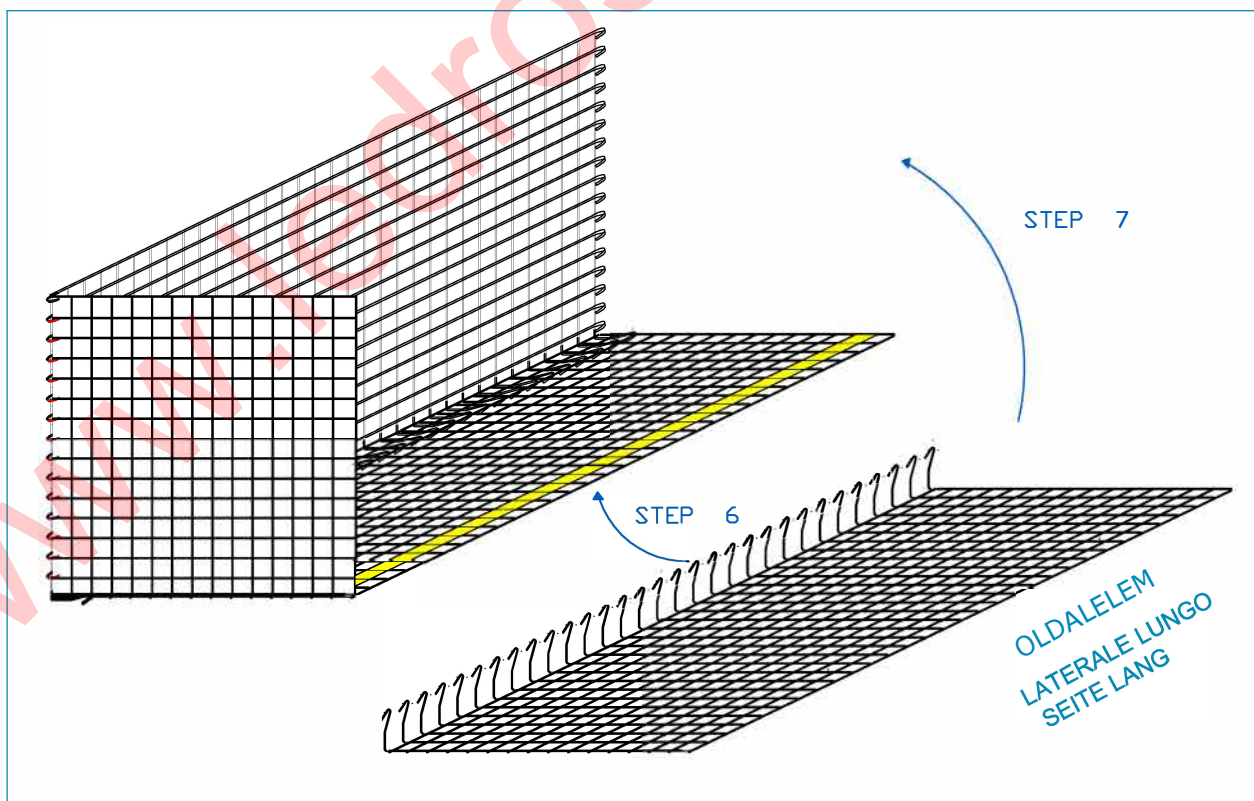

Gabion Box 200X100X100 cm

Gabion Box04 200X100X100

cink-alumínium háló, huzalátmérő 4 mm - hálóluk mérete: 60 x 60 mm