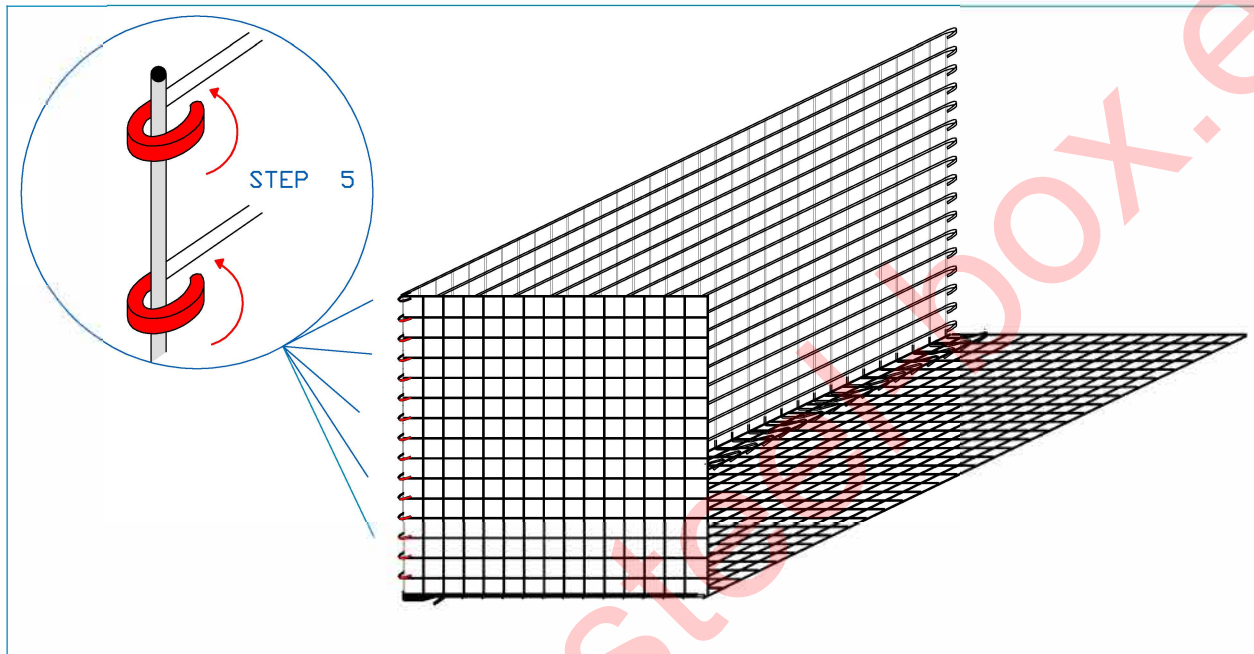

Gabion Box 200X100X100 cm

Gabion Box04 200X100X100

cink-alumínium háló, huzalátmérő 4 mm - hálóluk mérete: 60 x 60 mm